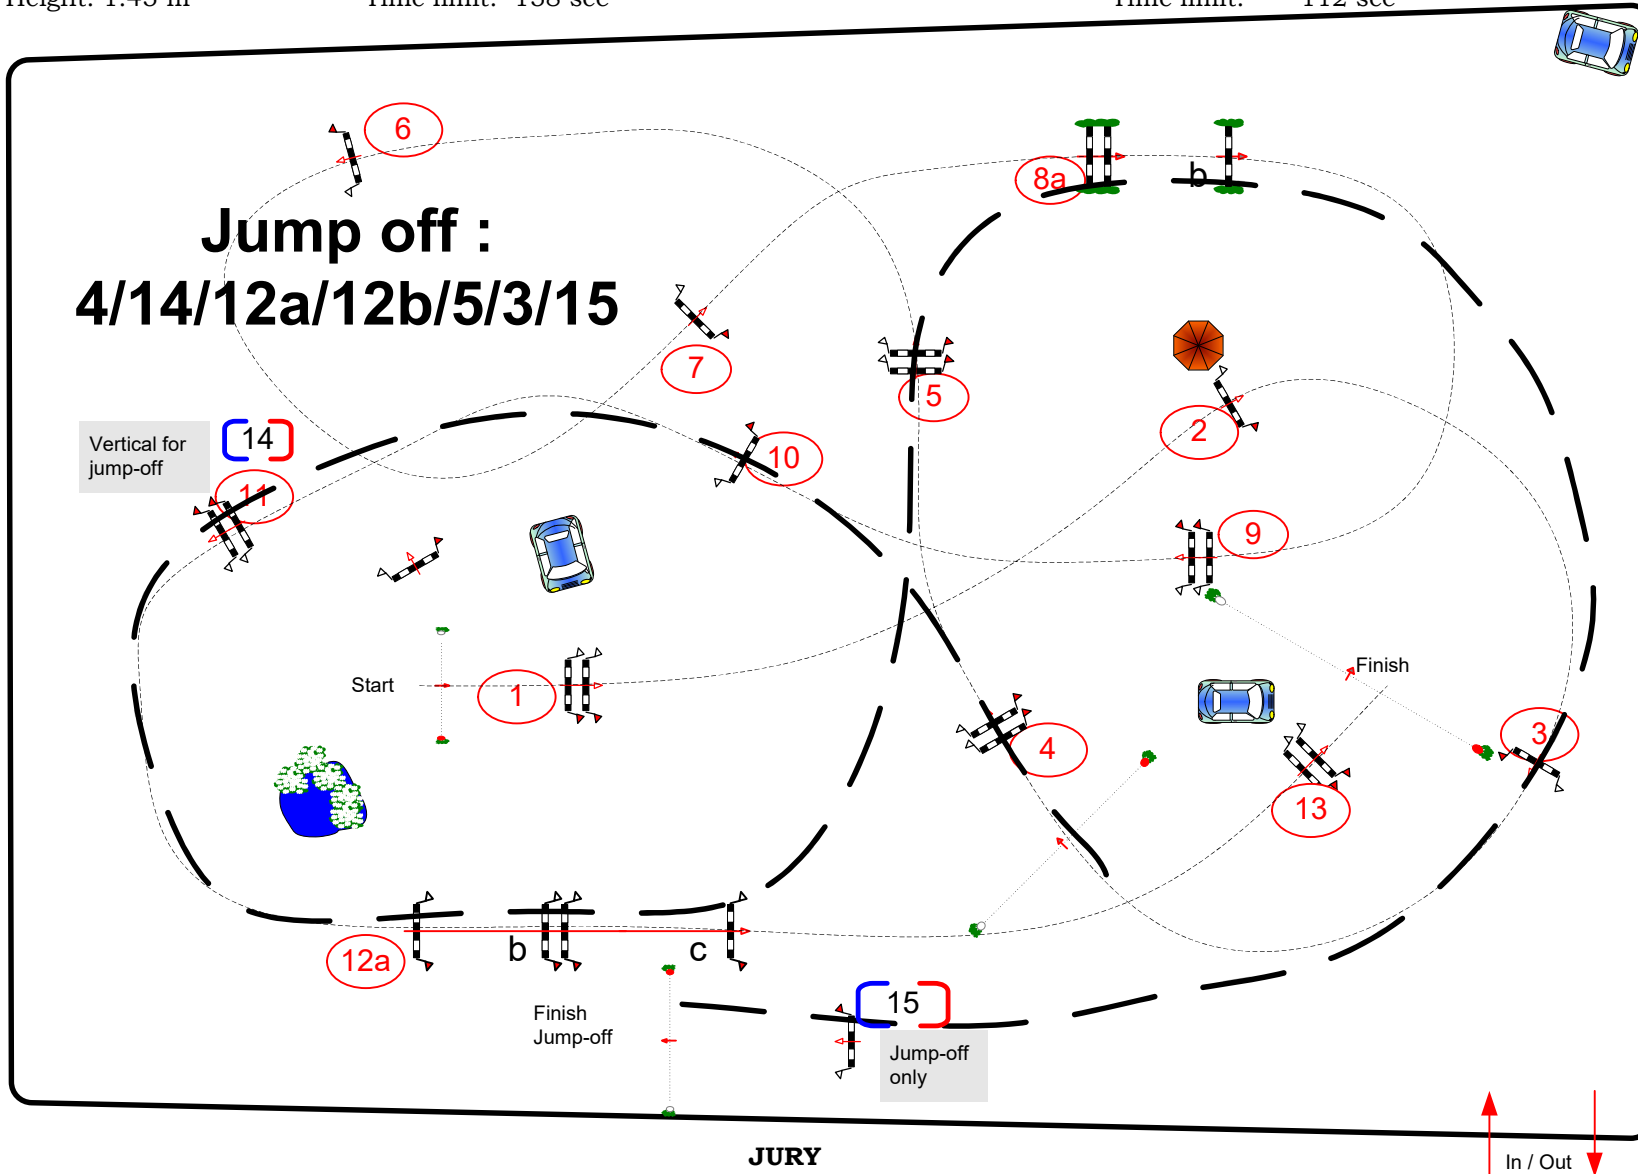

Class No.: 18

CSI 2 * Grand Prix

Competition against the clock with Jump-off

dimanche 11 juin 2023

Start: 14:30

Table: A

Speed: 375 m/min

Obstacles: 13

13

JUMP OFF:

Length: 490 m

Efforts: 16

16

Length: 350 m

FEI RG / Art. 238.2.2

Time allowed: 79 sec

Time allowed: 56 sec

Height: 1.45 m

Time limit: 158 sec

Time limit: 112 sec

A RICHOU
N DELERUE