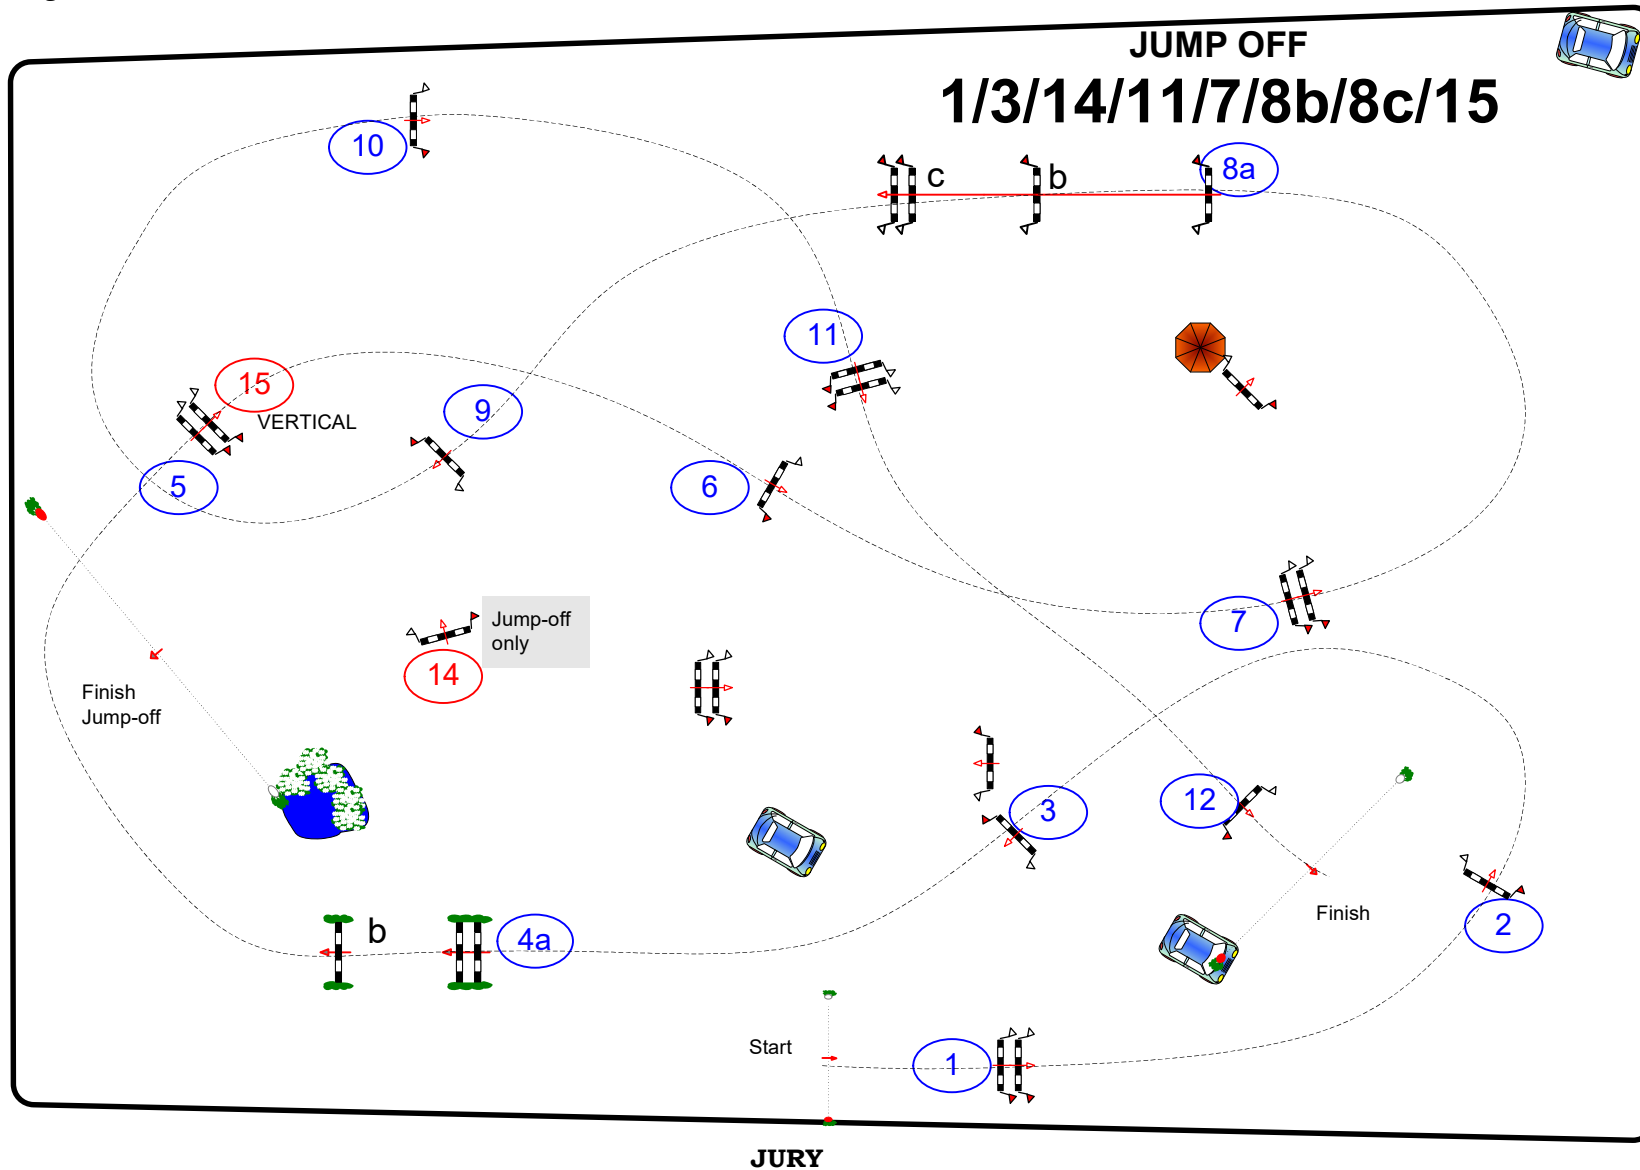

# CSI SUMMER TOUR

Class No.: 17 Grand Prix csi 1\*

Competition with one jump-off dimanche 11 juin 2023

Start: 11:15

Table: A

Speed: 375 m/min

Obstacles: 12

Efforts: 15

JUMP OFF:

Length: 380 m

FEI RG / Art. 238.2.2

Length: 470 m

Time allowed: 76 sec

Time limit: 152 sec

Time allowed: 61 sec

Time limit: 122 sec

Height: 1.35 m

A RICHOU  
N DELERUE