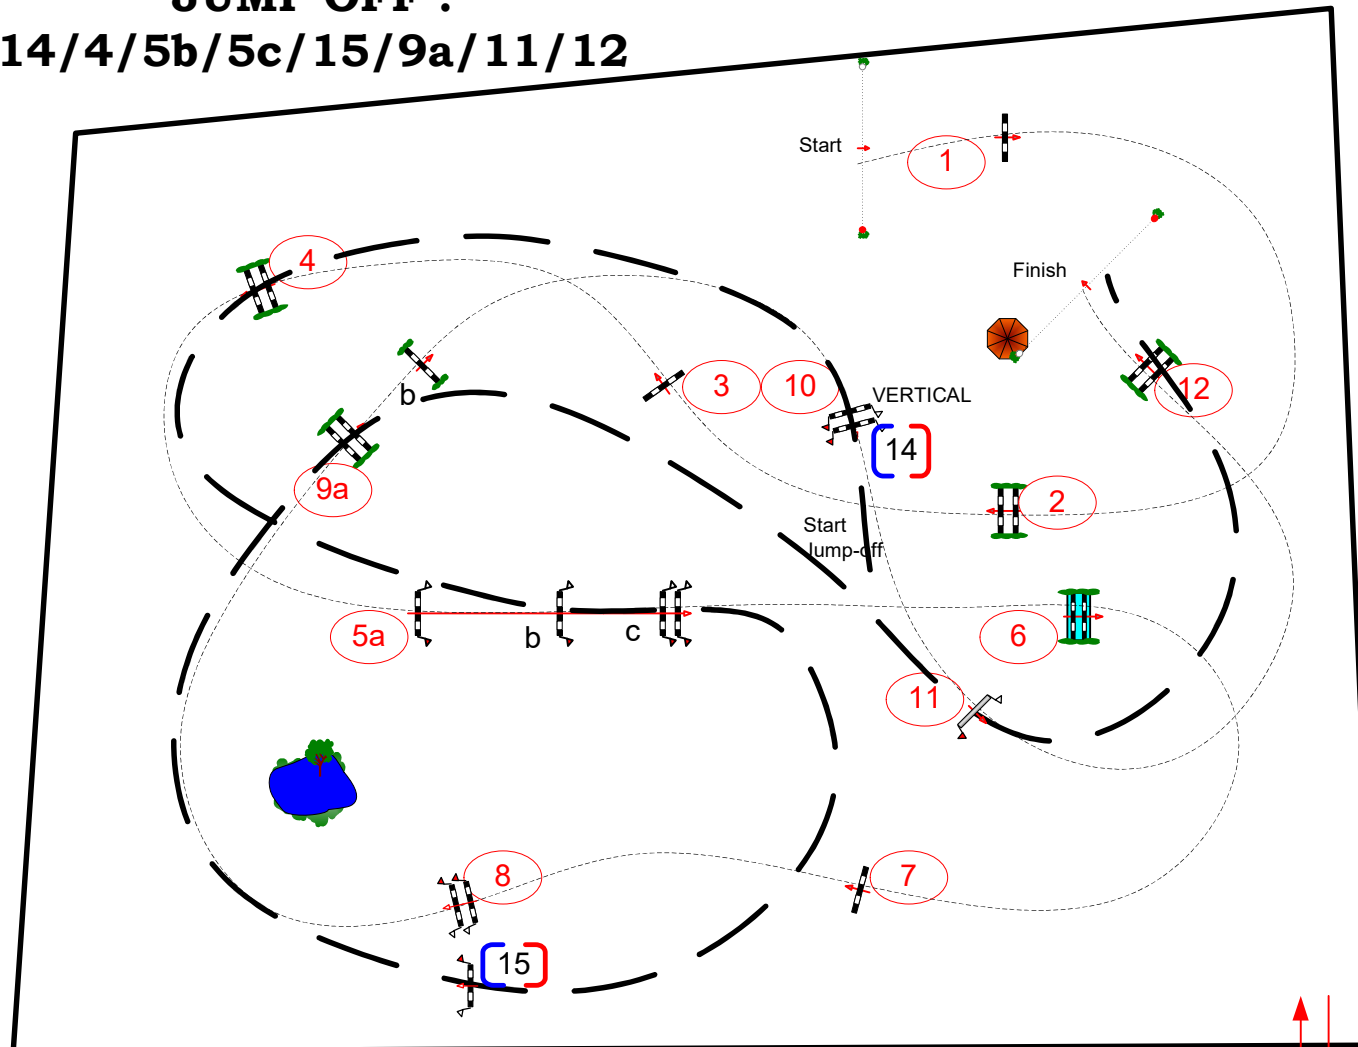

CSI** - Sancourt

Class No.: 15

International Competition

Competition with one jump-off

samedi 10 juin 2023

Start: 16:20

Table: A
National RG:
FEI RG / Art. 238.2.2
Height: 1,40 m

Speed: 350 m/min
Length: 475 m
Time allowed: 82 sec
Time limit: 164 sec

Obstacles: 13
Efforts: 16

Jump-off :: 14/13/11a/11b/1/2/3/15
Length: 370 m
Time allowed: 64 sec
Time limit: 128 sec

JUMP OFF : 14/13/11a/11b/1/2/3/15

A RICHOU
N DELERUE

JURY

CSI** - Sancourt

Class No.: 14 Grand Prix csi YH 7y top 7

Competition with one jump-off samedi 10 juin 2023

Start: 13:35

Table: A
:
FEI RG / Art. 238.2.2
Height: 1,40 m

Speed: 350 m/min
Length: 500 m
Time allowed: 86 sec
Time limit: 172 sec

Obstacles: 12
Efforts: 15

Jump-off: 14/4/5b/5c/15/9a/11/12
Length: 360 m
Time allowed: 62 sec
Time limit: 124 sec

JUMP OFF : 14/4/5b/5c/15/9a/11/12

A RICHOU
N DELERUE

JURY