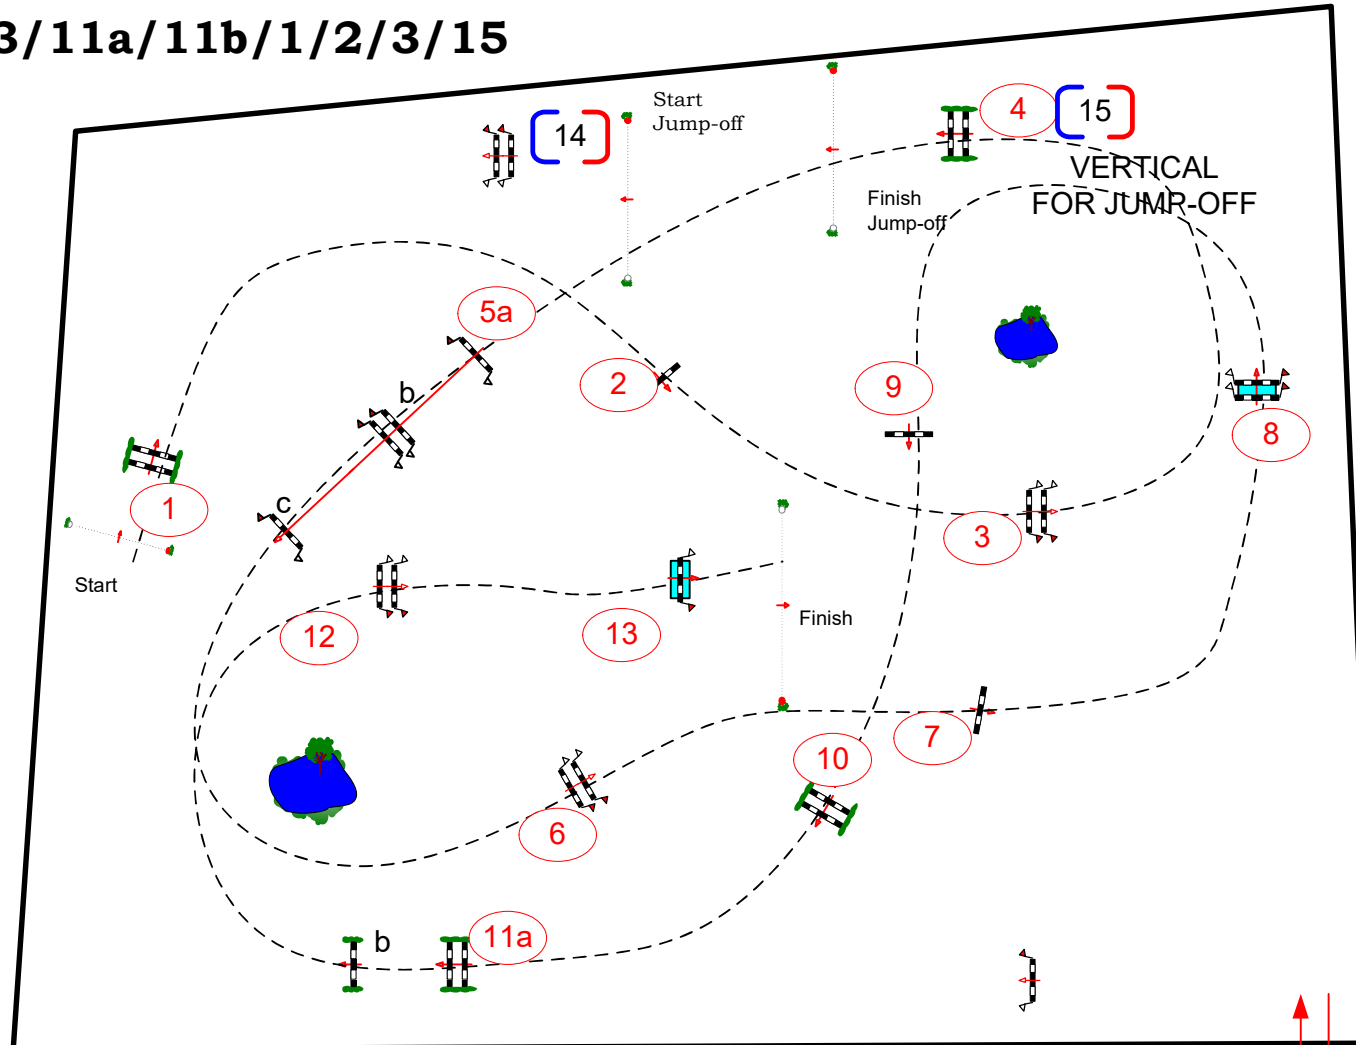

CSI** - Sancourt

Class No.: 15

International Competition

Competition with one jump-off

samedi 10 juin 2023

Start: 16:20

Table: A
National RG:
FEI RG / Art. 238.2.2
Height: 1,40 m

Speed: 350 m/min
Length: 475 m
Time allowed: 82 sec
Time limit: 164 sec

Obstacles: 13
Efforts: 16

Jump-off :: 14/13/11a/11b/1/2/3/15
Length: 370 m
Time allowed: 64 sec
Time limit: 128 sec

JUMP OFF : 14/13/11a/11b/1/2/3/15

A RICHOU
N DELERUE

JURY

CSI** - Sancourt

Class No.: 14 Grand Prix csi YH 7y top 7

Competition with one jump-off samedi 10 juin 2023

Start: 13:35

Table: A
:
FEI RG / Art. 238.2.2
Height: 1,40 m

Speed: 350 m/min
Length: 500 m
Time allowed: 86 sec
Time limit: 172 sec

Obstacles: 12
Efforts: 15

Jump-off: 14/4/5b/5c/15/9a/11/12
Length: 360 m
Time allowed: 62 sec
Time limit: 124 sec

JUMP OFF : 14/4/5b/5c/15/9a/11/12

A RICHOU
N DELERUE

JURY