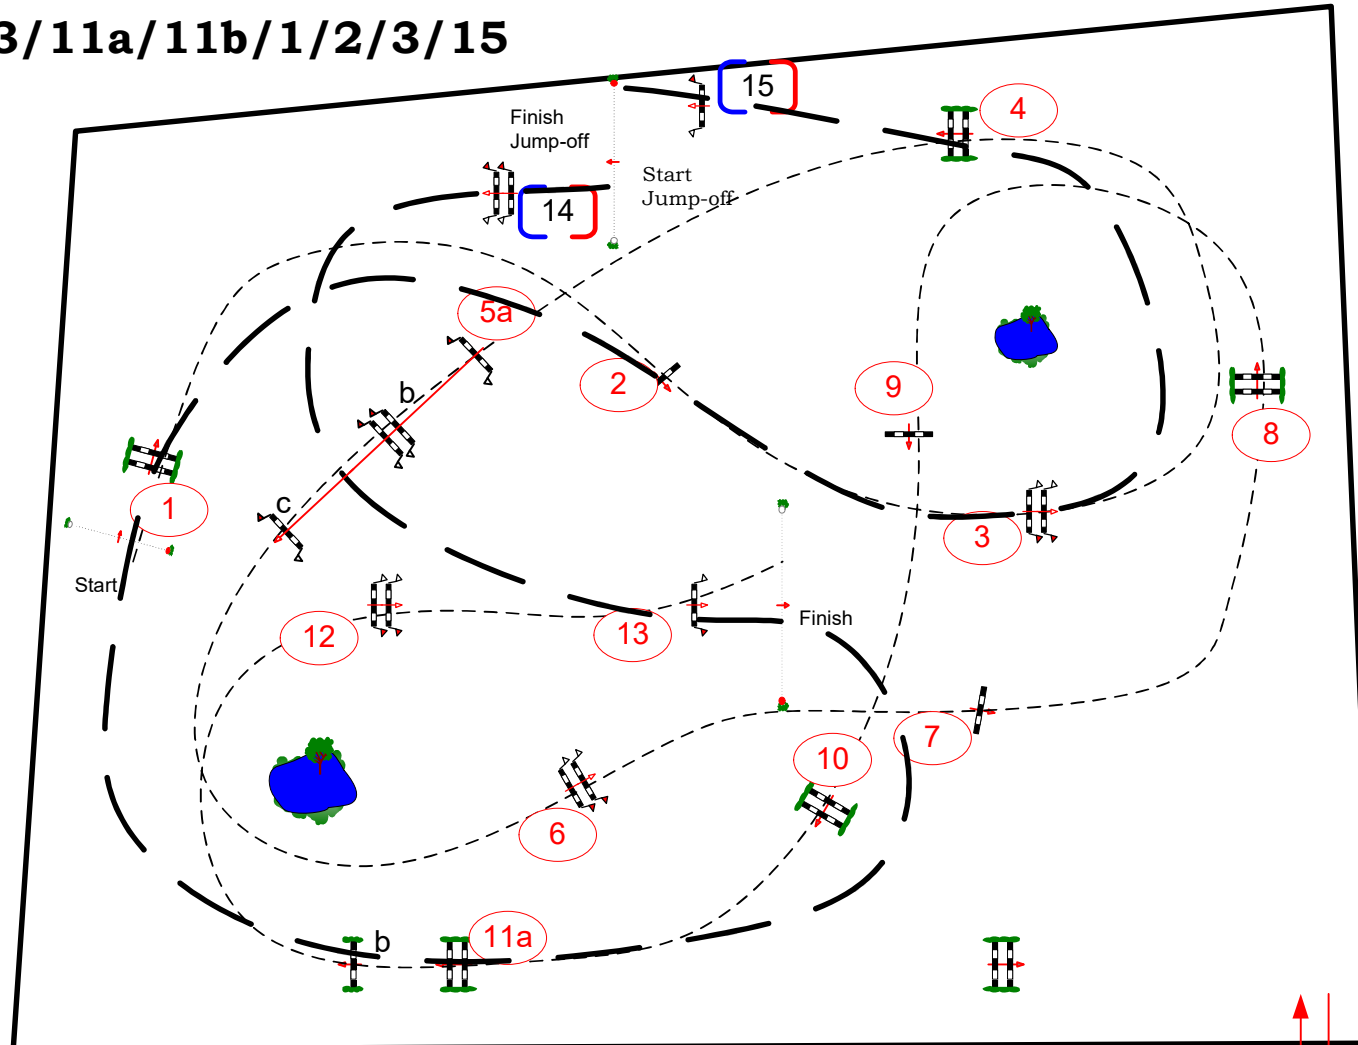

CSI** - Sancourt

Class No.: 15

International Competition

Competition with one jump-off

samedi 10 juin 2023

Start: 16:20

Table: A
National RG:
FEI RG / Art. 238.2.2
Height: 1,40 m

Speed: 350 m/min
Length: 510 m
Time allowed: 88 sec
Time limit: 176 sec

Obstacles: 13
Efforts: 16

Jump-off :: 14/13/11a/11b/1/2/3/15
Length: 370 m
Time allowed: 64 sec
Time limit: 128 sec

JUMP OFF : 14/13/11a/11b/1/2/3/15

A RICHOU
N DELERUE

JURY

CSI** - Sancourt

Class No.: 14 Grand Prix csi YH 7y top 7

Competition with one jump-off samedi 10 juin 2023

Start: 13:35

Table: A
:
FEI RG / Art. 238.2.2
Height: 1,40 m

Speed: 350 m/min
Length: 500 m
Time allowed: 86 sec
Time limit: 172 sec

Obstacles: 12
Efforts: 15

Jump-off: 14/4/5b/5c/15/9a/11/12
Length: 360 m
Time allowed: 62 sec
Time limit: 124 sec

JUMP OFF : 14/4/5b/5c/15/9a/11/12

A RICHOU
N DELERUE

JURY