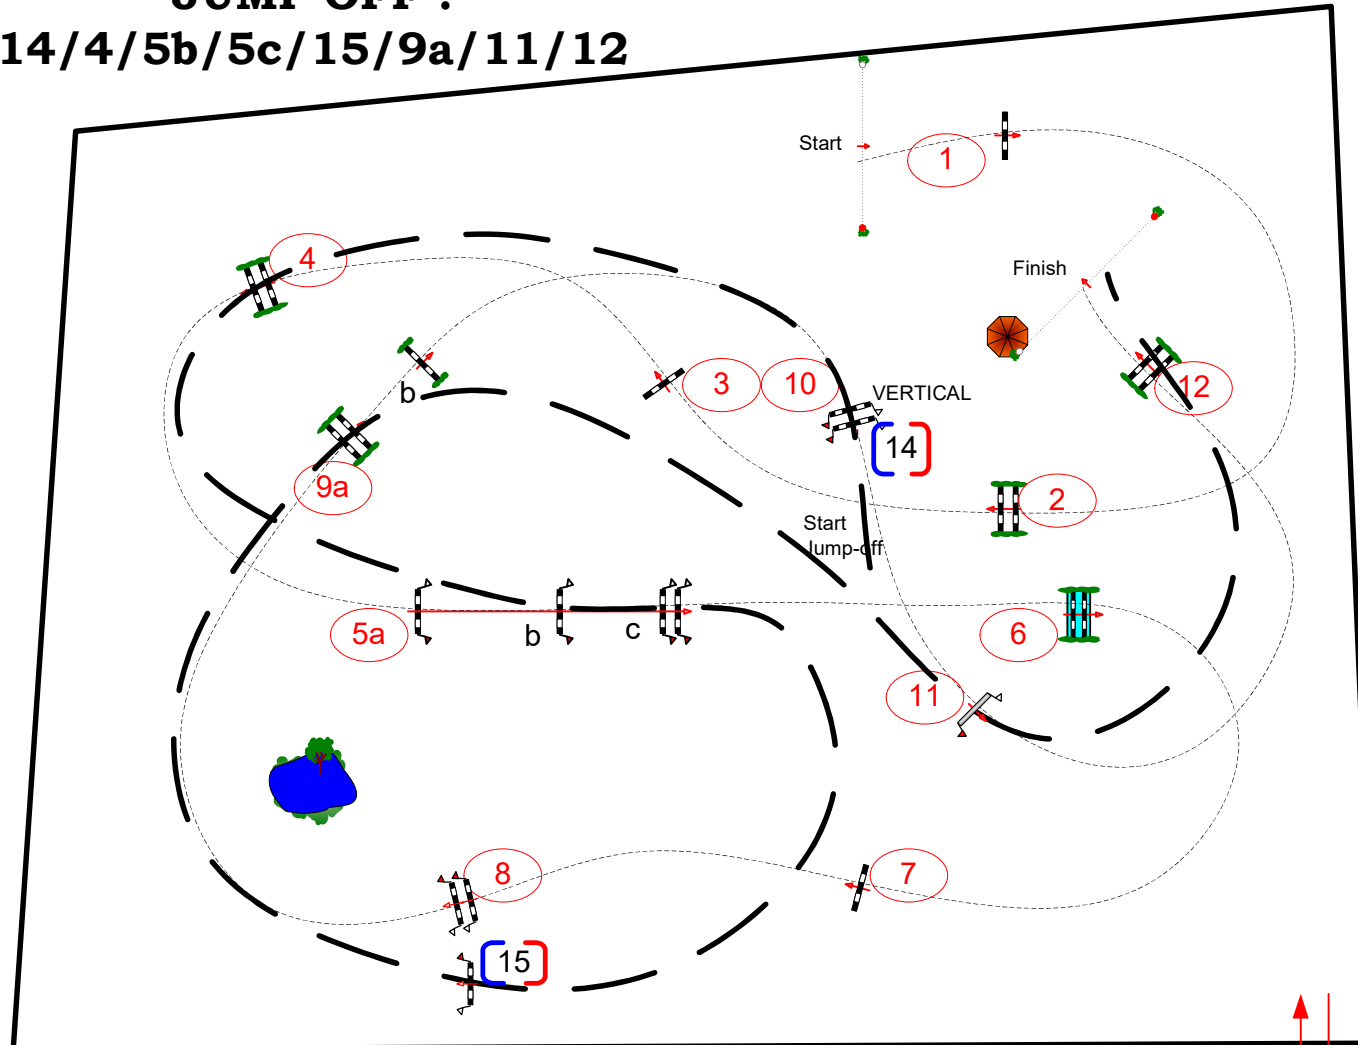

CSI** - Sancourt

Class No.: 15

International Competition

Competition with one jump-off

samedi 10 juin 2023

Start: 16:20

Table: A
National RG:
FEI RG / Art. 238.2.2
Height: 1,40 m

Speed: 350 m/min
Length: 510 m
Time allowed: 88 sec
Time limit: 176 sec

Obstacles: 13
Efforts: 16

Jump-off :: 14/13/11a/11b/1/2/3/15
Length: 370 m
Time allowed: 64 sec
Time limit: 128 sec

JUMP OFF : 14/13/11a/11b/1/2/3/15

A RICHOU
N DELERUE

JURY

CSI** - Sancourt

Class No.: 14 Grand Prix csi YH 7y top 7

Competition with one jump-off samedi 10 juin 2023

Start: 13:35

Table: A
:
FEI RG / Art. 238.2.2
Height: 1,40 m

Speed: 350 m/min
Length: 500 m
Time allowed: 86 sec
Time limit: 172 sec

Obstacles: 12
Efforts: 15

Jump-off: 14/4/5b/5c/15/9a/11/12
Length: 360 m
Time allowed: 62 sec
Time limit: 124 sec

JUMP OFF : 14/4/5b/5c/15/9a/11/12

A RICHOU
N DELERUE

JURY