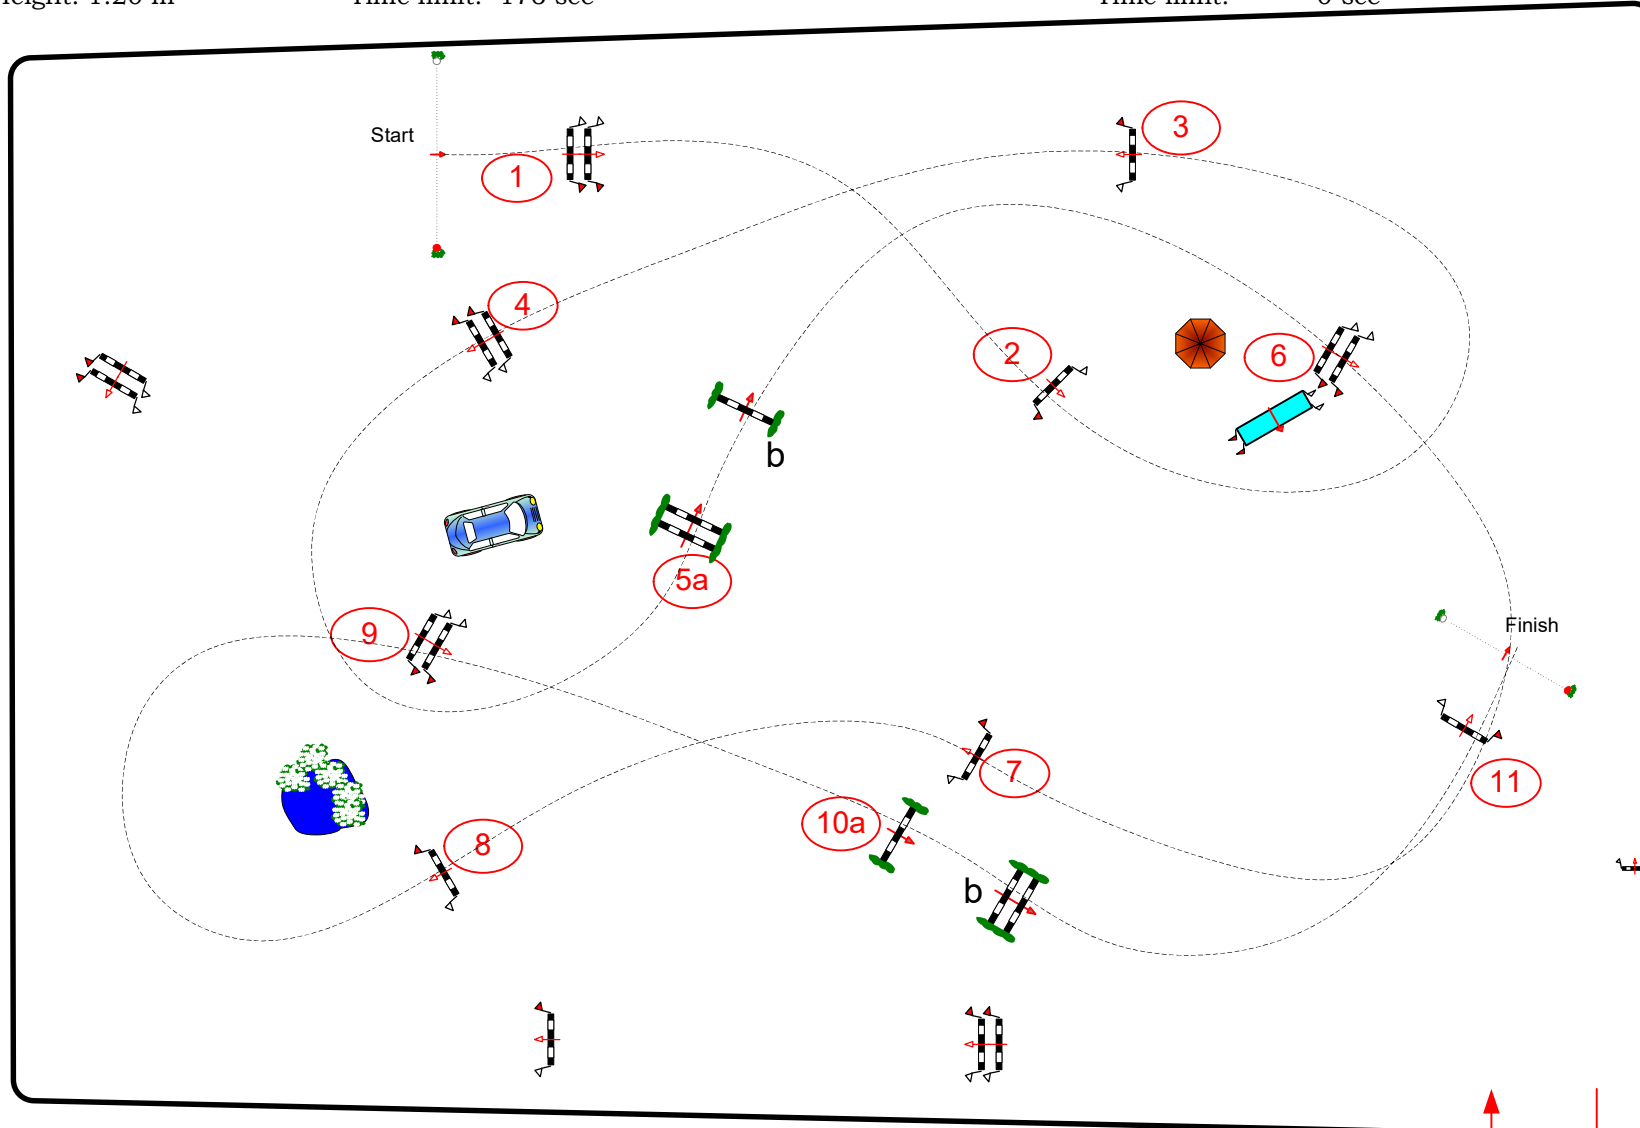

Efforts: 14

Time allowed: 0 sec

FEI RG / Art. 238.2.1

Time allowed: 88 sec

Height: 1.20 m

Time limit: 176 sec

Time limit: 0 sec

JURY