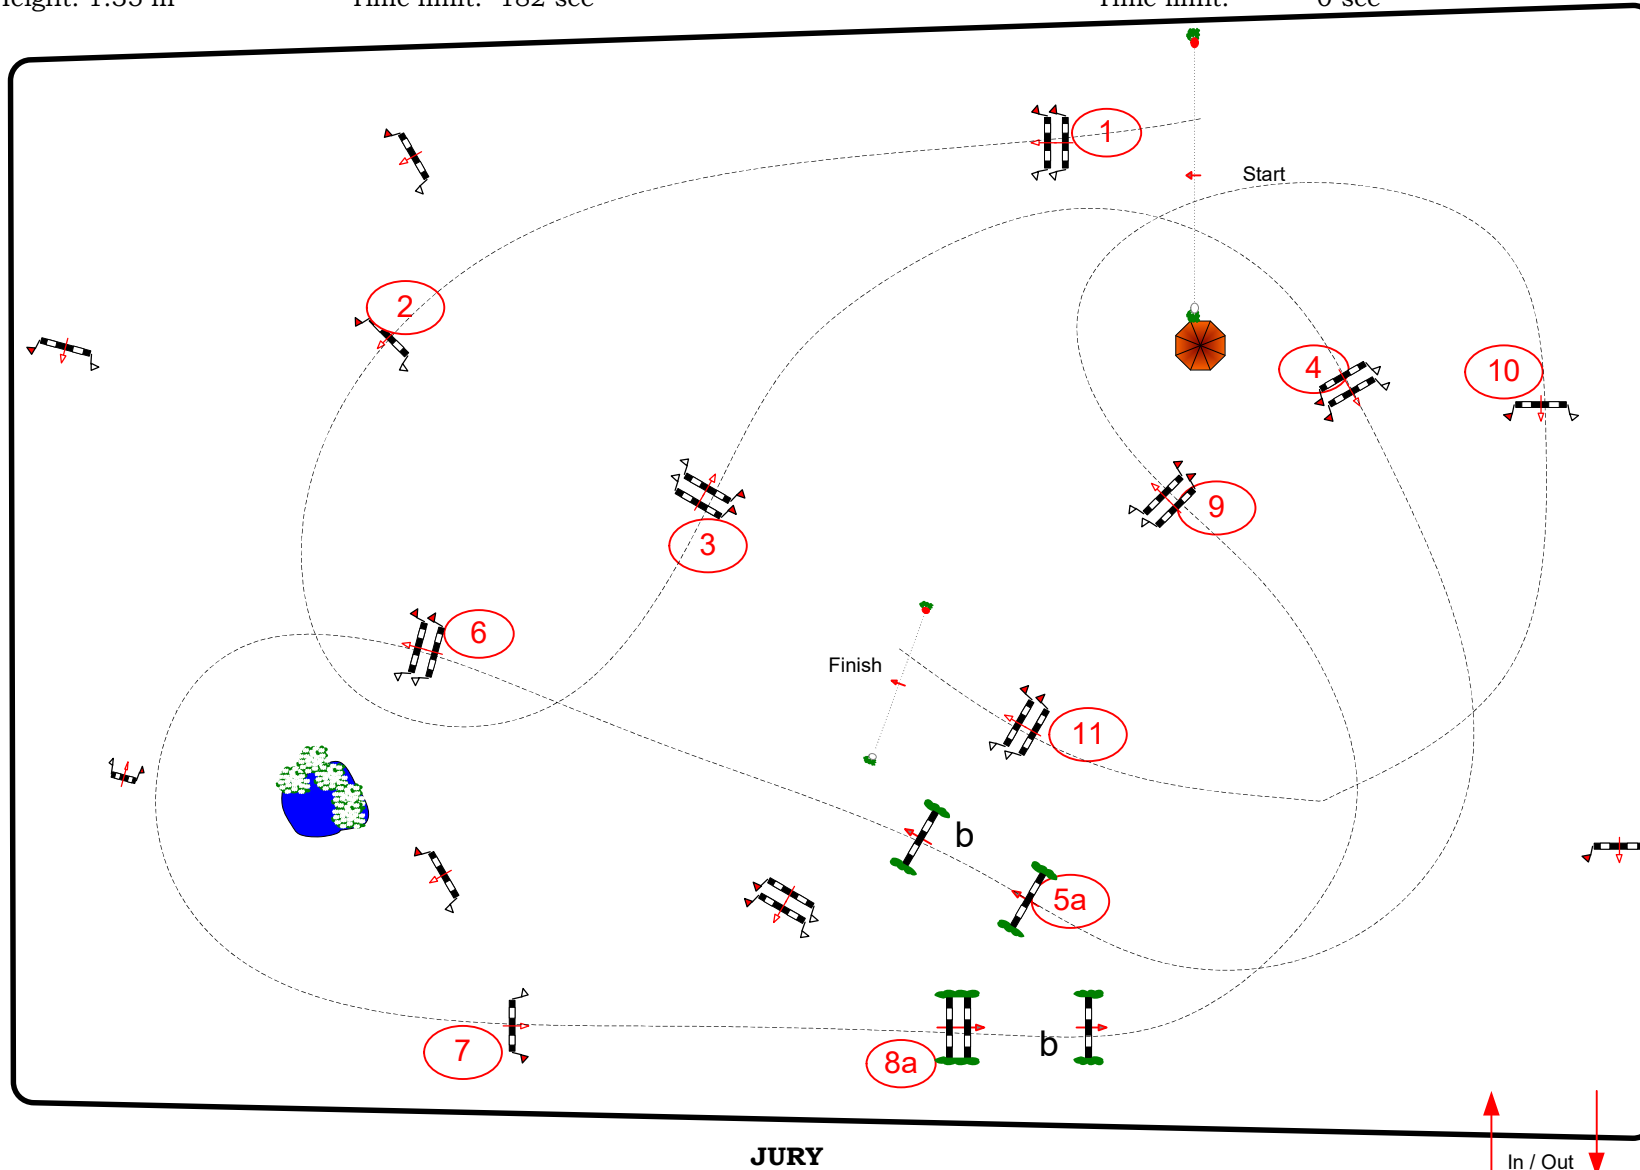

Length: 0 m

Length: 530 m

Efforts: 13

Time allowed: 0 sec

FEI RG / Art. 238.2.1

Time allowed: 91 sec

Time limit: 0 sec

Height: 1.35 m

Time limit: 182 sec

A RICHOU  
N DELERUE