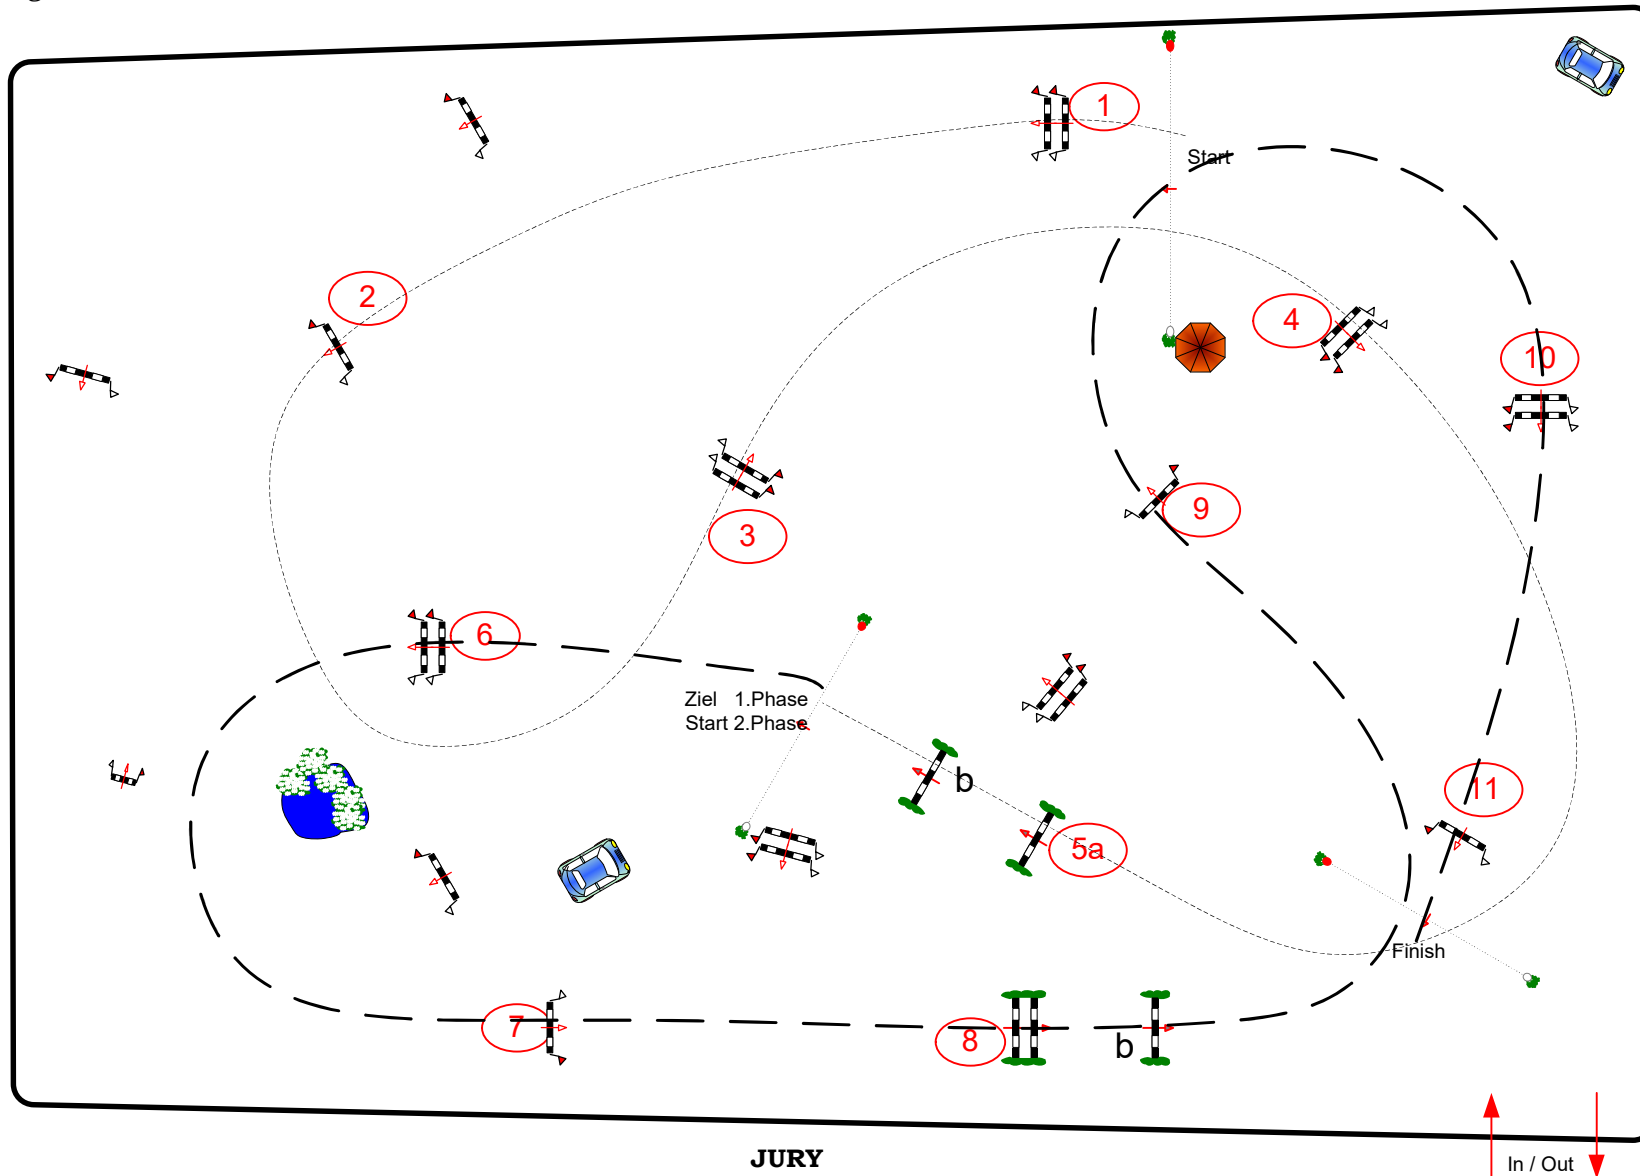

2° phase : 6 à 11

Length: 270 m

Efforts: 13

Length: 270 m

FEI RG / Art. 274.2.5

Time allowed: 47 sec

Time allowed: 47 sec

Height: 1.15 m

Time limit: 94 sec

Time limit: 94 sec

A RICHOU
N DELERUE

JURY

In / Out