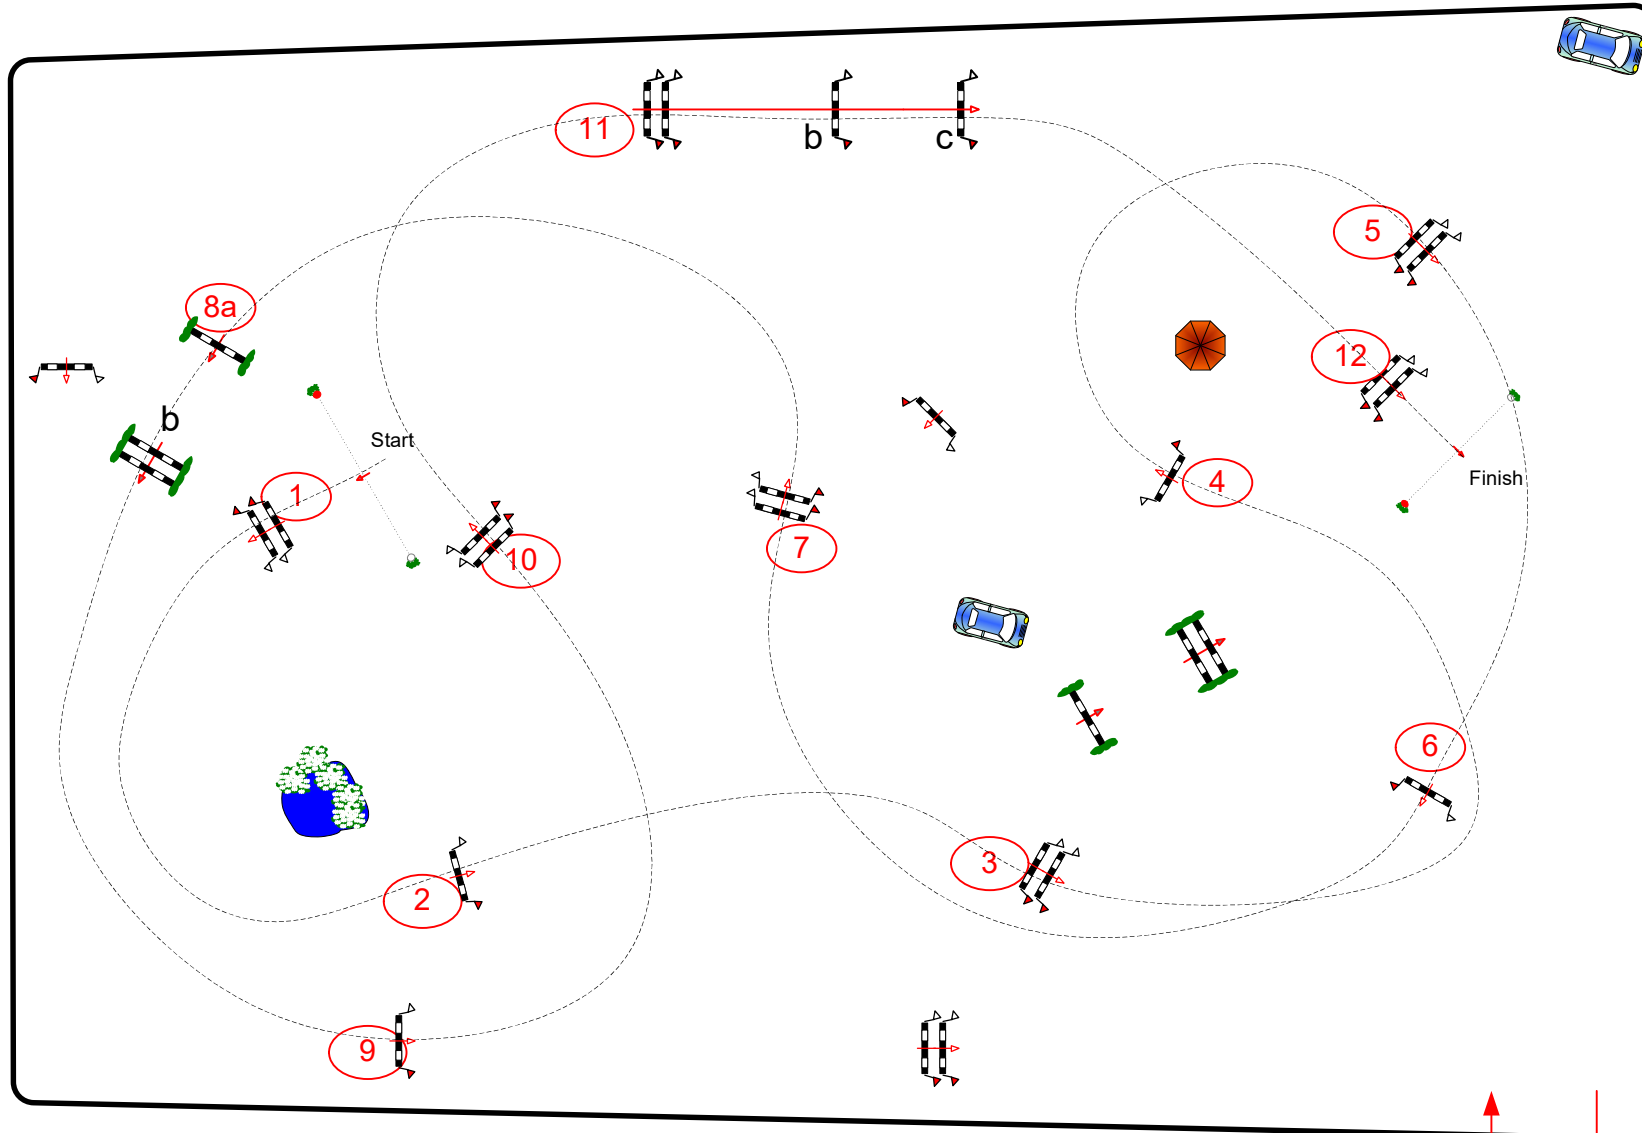

Length: 0 m

FEI RG / Art. 238.2.1

Time allowed: 84 sec

Time allowed: 0 sec

Height: 1.40 m

Time limit: 168 sec

Time limit: 0 sec

JURY

↑ In / Out ↓

A RICHOU
N DELERUE