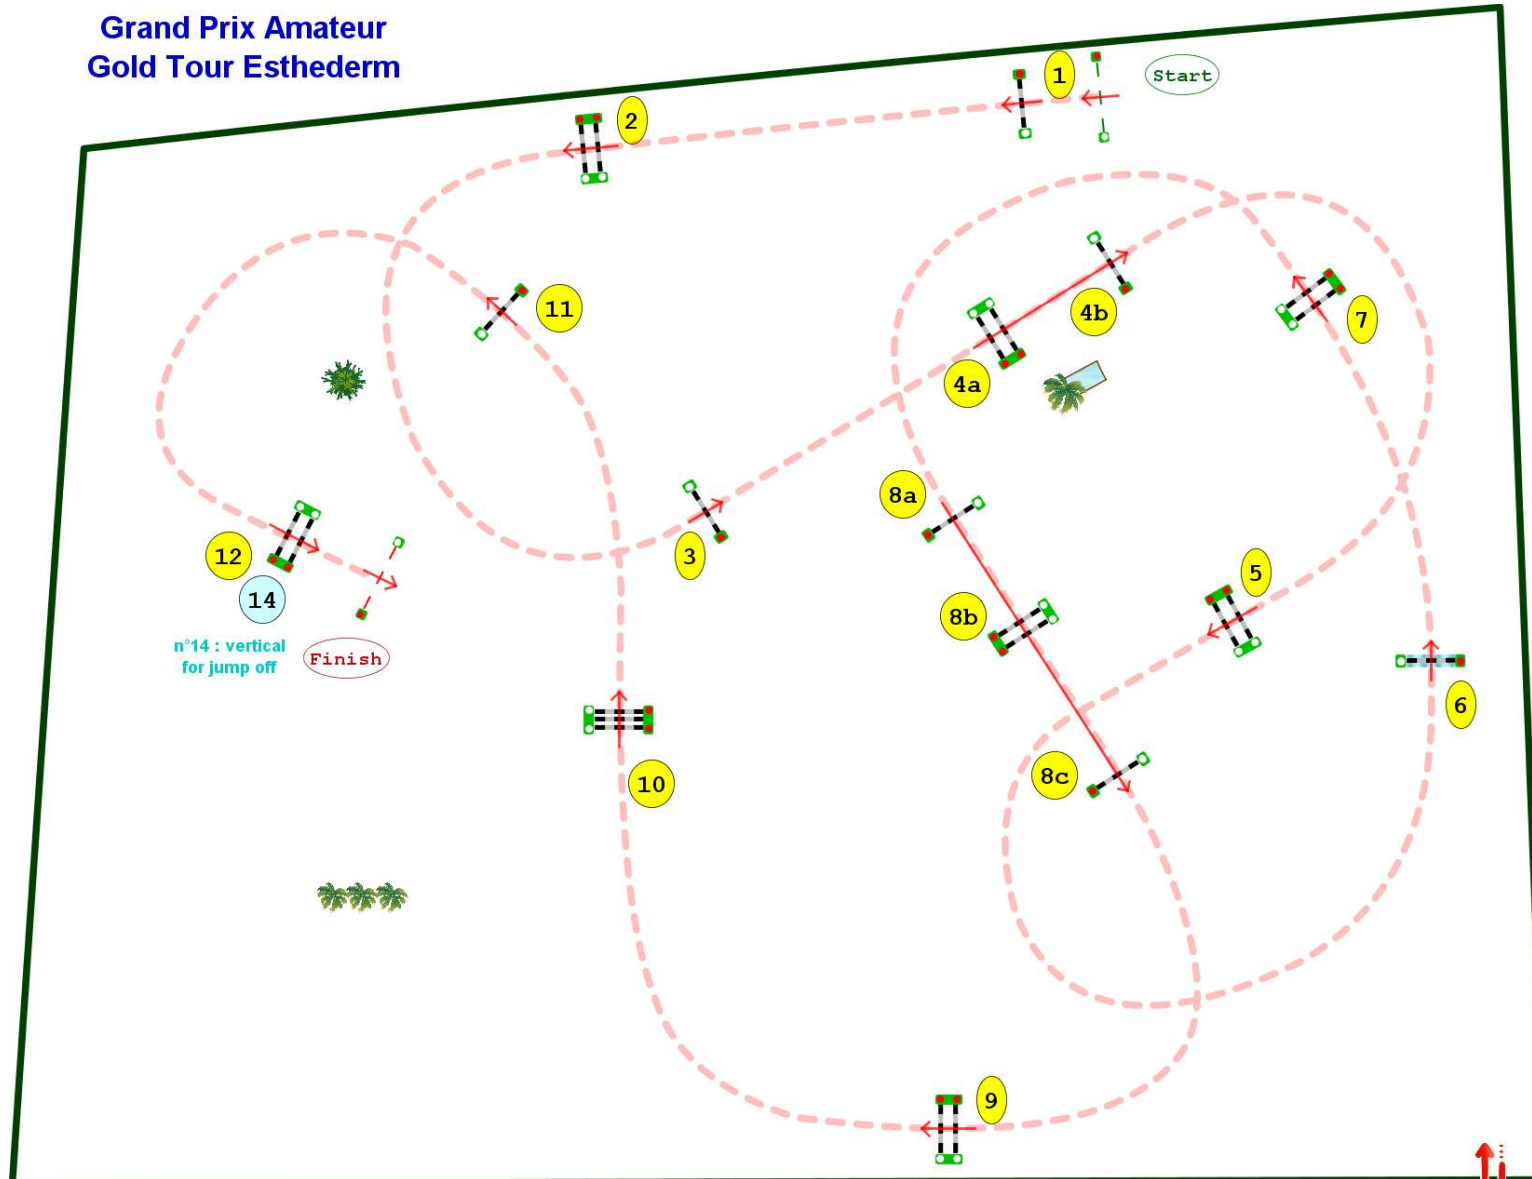

Height : 1.25m
Class speed : 375m/m

Table of A against the
penalties : clock
Article : 238.2.2
Length : 510.0m
Time allowed : **82s**
Time limit : 164s

Table of With jump-off
penalties :
10-11-14-4ab-5-6-7
Length : 300.0m
Time allowed : **48s**
Time limit : 96s

Grand Prix Amateur Gold Tour Esthederm

Jury

Course Design
Yann Royant
Nicolas Delerue